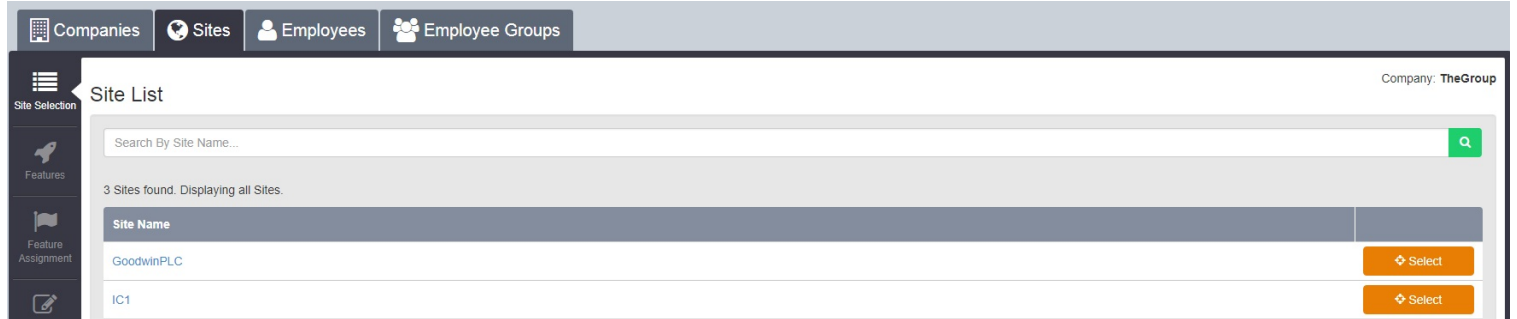

When you are logged in, search for the site you wish to upload the Hold music to or just hit the search button, to show all sites in your company and select the appropriate one.

Once the site is selected, click the features tab