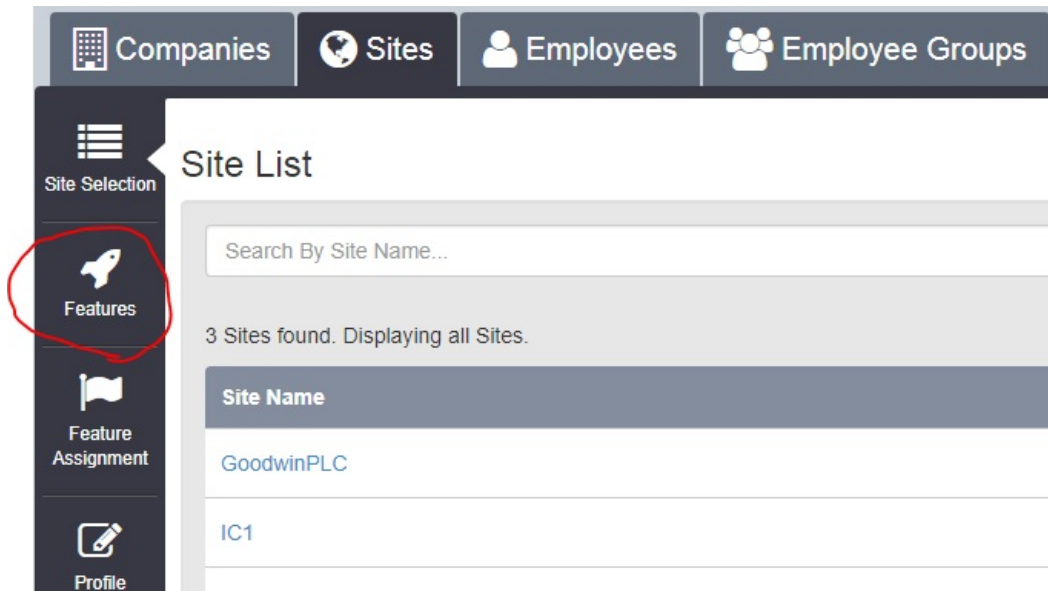

When you are logged in, search for the site you wish to upload the Hold music to or just hit the search button, to show all sites in your company and select the appropriate one.

Once the site is selected, click the features tab