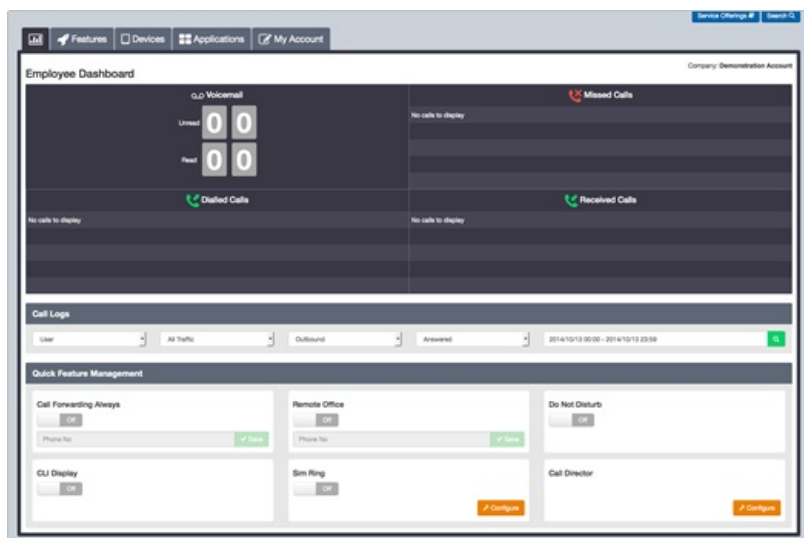

Logging into the Portal

NOTE: This functionality is considered to be for advanced users, only access the online portal if you're comfortable with doing so. It is not required in order to use the core features of your digital phone line.

- Username
- Domain
- Password

Use this information to login to the portal

When you log in for the first time, you will be greeted with your Dashboard screen:

Navigating The Portal

Views & Filters

You can choose to display their features via two options, either List or Grid as displayed below:

Wherever there is an Information Icon, you will be able to place your mouse cursor over it to get more information, for example:

You can use filters to find Features quickly, simply start typing the Feature Name in the filter box:

Tabs

The Business Portal uses tabs to navigate to the different sections of the portal and by default the landing page is the dashboard.

Features Tab

Devices Tab

Applications Tab

My Account Tab

My Account

Features Devices Applications My Account