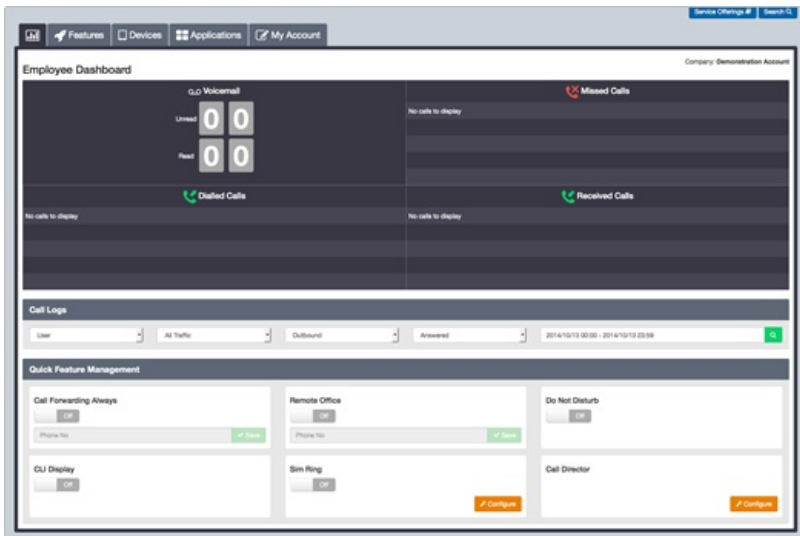

Logging into the Portal

NOTE: This functionality is considered to be for advanced users, only access the online portal if you're comfortable with doing so. It is not required in order to use the core features of your digital phone line.

Navigating The Portal

Views & Filters

You can choose to display their features via two options, either List or Grid as displayed below:

Wherever there is an Information Icon, you will be able to place your mouse cursor over it to get more information, for example:

You can use filters to find Features quickly, simply start typing the Feature Name in the filter box:

Tabs

The Business Portal uses tabs to navigate to the different sections of the portal and by default the landing page is the dashboard.