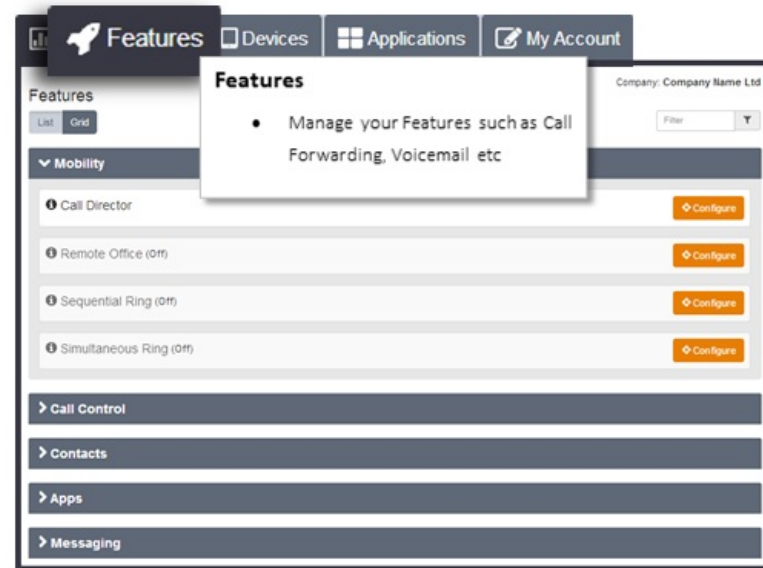

- Username
- Domain
- Password

Use this information to login to the portal

When you log in for the first time, you will be greeted with your Dashboard screen:

Navigating The Portal

Views & Filters

You can choose to display their features via two options, either List or Grid as displayed below:

Wherever there is an Information Icon, you will be able to place your mouse cursor over it to get more information, for example:

You can use filters to find Features quickly, simply start typing the Feature Name in the filter box:

Tabs

The Business Portal uses tabs to navigate to the different sections of the portal and by default the landing page is the dashboard.

Features Tab

Devices Tab

Applications Tab

My Account Tab

My Account

Features Devices Applications My Account