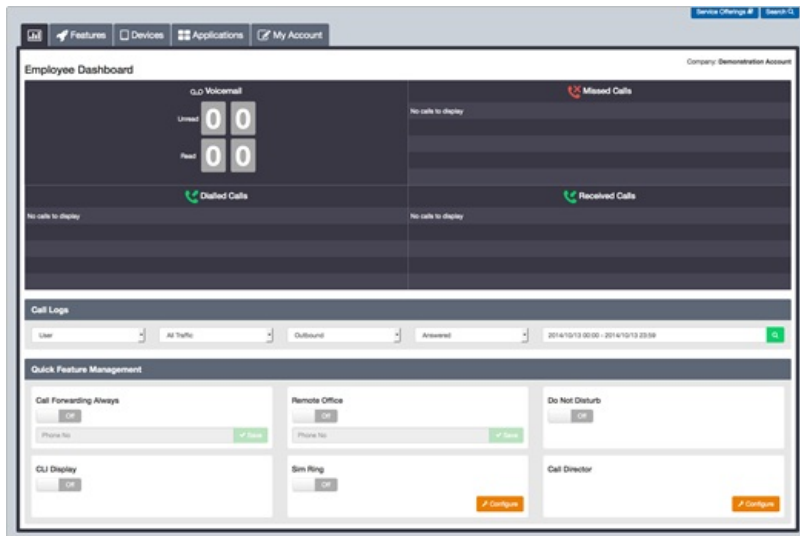

Logging into the Portal

NOTE: This functionality is considered to be for advanced users, only access the online portal if you're comfortable with doing so. It is not required in order to use the core features of your digital phone line.

Navigating The Portal

Views & Filters

You can choose to display their features via two options, either List or Grid as displayed below:

Wherever there is an Information Icon, you will be able to place your mouse cursor over it to get more information, for example:

You can use filters to find Features quickly, simply start typing the Feature Name in the filter box:

Tabs

The Business Portal uses tabs to navigate to the different sections of the portal and by default the landing page is the dashboard.