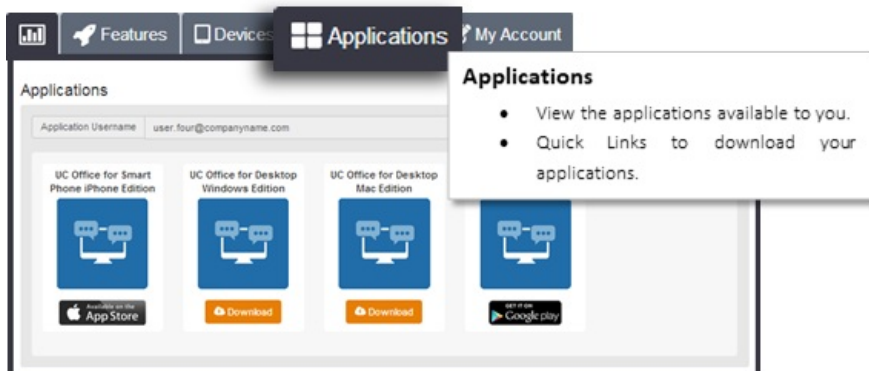

My Account Tab