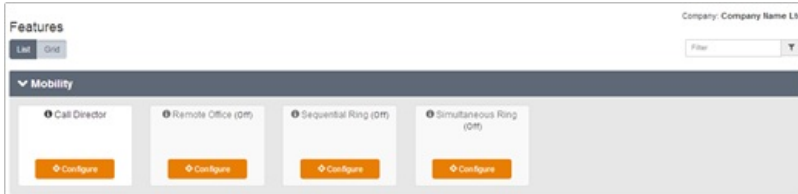

Navigating The Portal

Views & Filters

You can choose to display their features via two options, either List or Grid as displayed below:

Wherever there is an Information Icon, you will be able to place your mouse cursor over it to get more information, for example:

You can use filters to find Features quickly, simply start typing the Feature Name in the filter box:

Tabs

The Business Portal uses tabs to navigate to the different sections of the portal and by default the landing page is the dashboard.