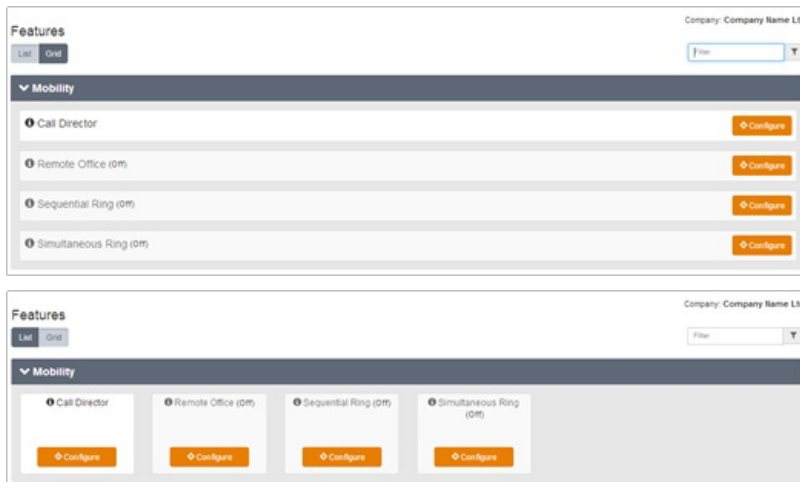

Navigating The Portal

Views & Filters

You can choose to display their features via two options, either List or Grid as displayed below:

Wherever there is an Information Icon, you will be able to place your mouse cursor over it to get more information, for example:

You can use filters to find Features quickly, simply start typing the Feature Name in the filter box:

Tabs

The Business Portal uses tabs to navigate to the different sections of the portal and by default the landing page is the dashboard.