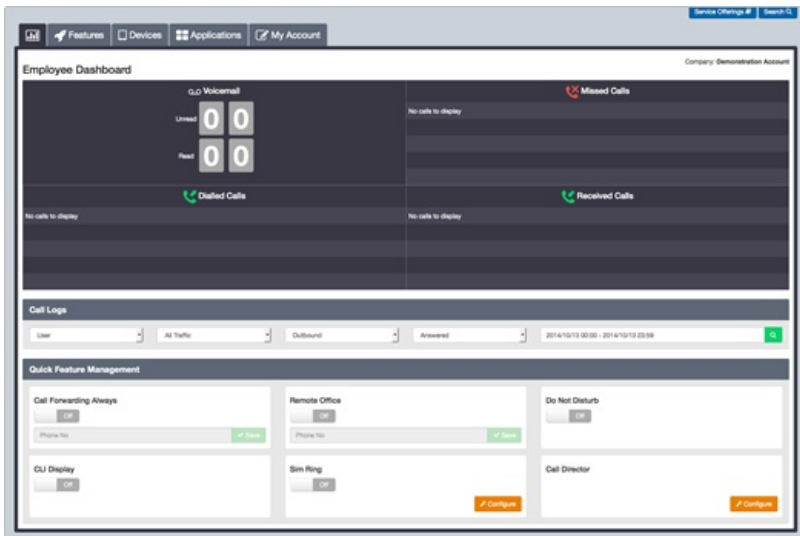

Logging into the Portal

NOTE: This functionality is considered to be for advanced users, only access the online portal if you're comfortable with doing so. It is not required in order to use the core features of your digital phone line.

The login to the portal can be found here - <https://portal.yourwhc.co.uk/businessportal/login.jsp> (<https://portal.yourwhc.co.uk/businessportal/login.jsp>)

After your initial signup to the service you should have received an email containing the following::

- Username
- Domain this will be in the form company.uc.ic.uk not your regular email domain
- Password

Use this information to login to the portal

When you log in for the first time, you will be greeted with your Dashboard screen: