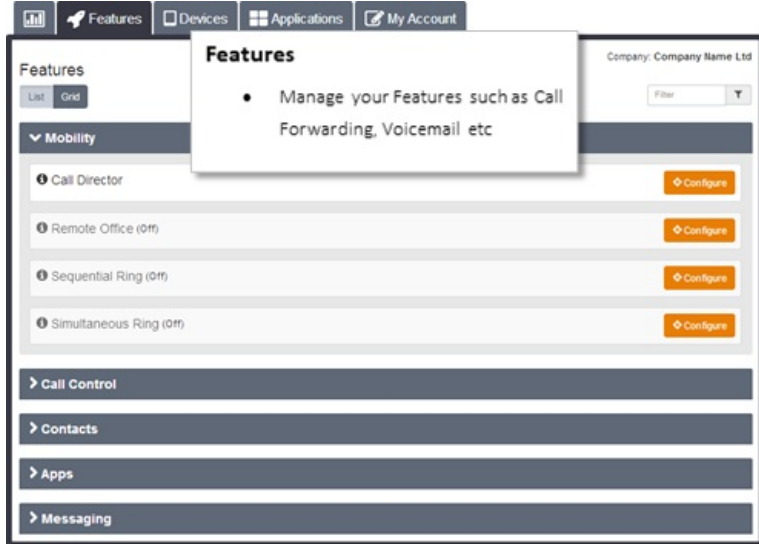

Features Tab