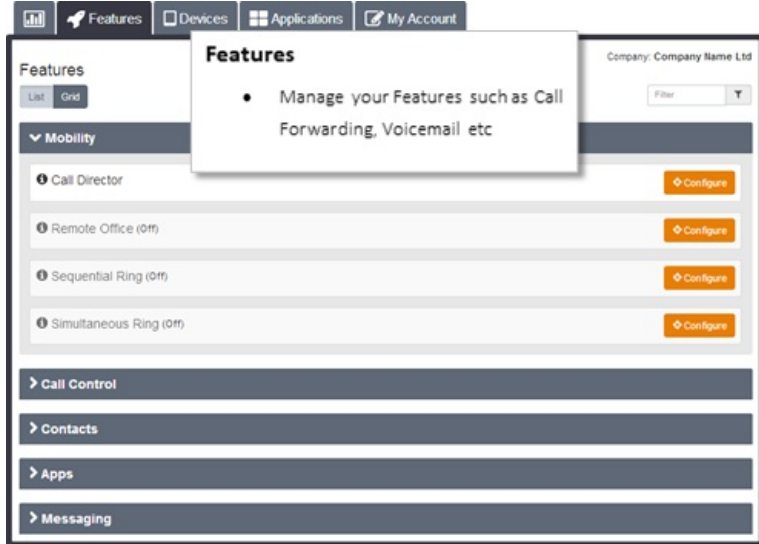

- Username
- Domain
- Password

Use this information to login to the portal

When you log in for the first time, you will be greeted with your Dashboard screen:

Navigating The Portal

Views & Filters

You can choose to display their features via two options, either List or Grid as displayed below:

Wherever there is an Information Icon, you will be able to place your mouse cursor over it to get more information, for example:

You can use filters to find Features quickly, simply start typing the Feature Name in the filter box:

Tabs

The Business Portal uses tabs to navigate to the different sections of the portal and by default the landing page is the dashboard.

Features Tab

Devices Tab

Applications Tab

My Account Tab

My Account

Features Devices Applications My Account