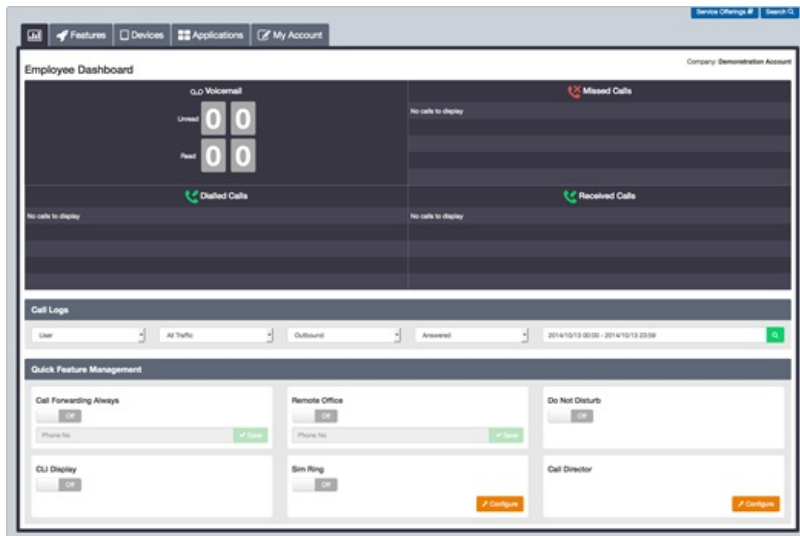

Logging into the Portal

NOTE: This functionality is considered to be for advanced users, only access the online portal if you're comfortable with doing so. It is not required in order to use the core features of your digital phone line.

The login to the portal can be found here - <https://portal.yourwhc.co.uk/businessportal/login.jsp> (<https://portal.yourwhc.co.uk/businessportal/login.jsp>)

After your initial signup to the service you should have received an email containing the following::

- Username
- Domain this will be in the form company.uc.ic.uk not your regular email domain
- Password

Use this information to login to the portal

When you log in for the first time, you will be greeted with your Dashboard screen: