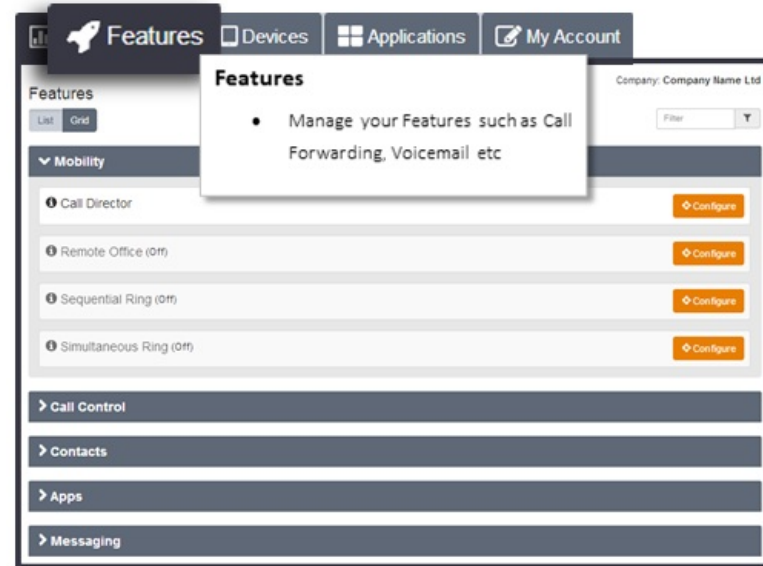

Navigating The Portal

Views & Filters

You can choose to display their features via two options, either List or Grid as displayed below:

Wherever there is an Information Icon, you will be able to place your mouse cursor over it to get more information, for example:

You can use filters to find Features quickly, simply start typing the Feature Name in the filter box:

Tabs

The Business Portal uses tabs to navigate to the different sections of the portal and by default the landing page is the dashboard.

Features Tab

Devices Tab

Applications Tab

My Account Tab

My Account

Features Devices Applications My Account

My Account

- Employee details.
- Reset passwords.