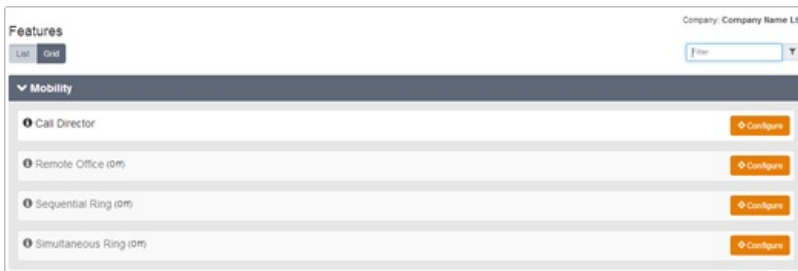

Navigating The Portal

Views & Filters

You can choose to display their features via two options, either List or Grid as displayed below:

Wherever there is an Information Icon, you will be able to place your mouse cursor over it to get more information, for example:

You can use filters to find Features quickly, simply start typing the Feature Name in the filter box:

Tabs

The Business Portal uses tabs to navigate to the different sections of the portal and by default the landing page is the dashboard.