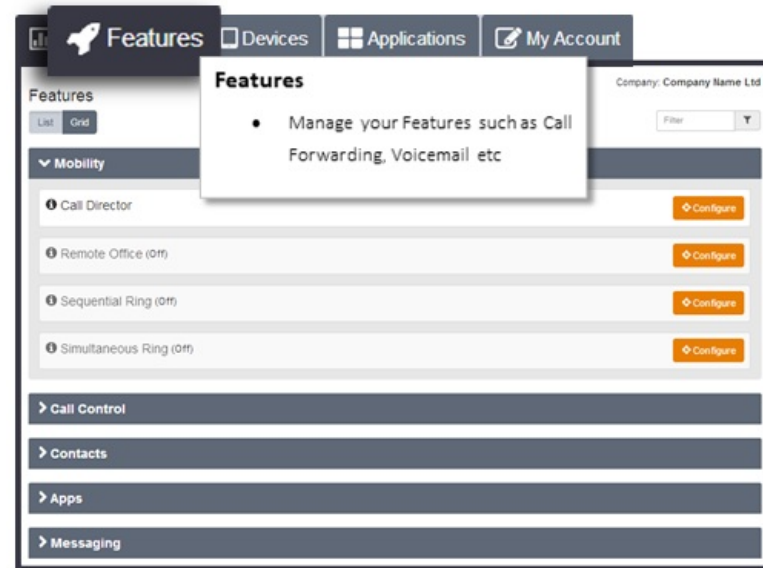

Navigating The Portal

Views & Filters

You can choose to display their features via two options, either List or Grid as displayed below:

Wherever there is an Information Icon, you will be able to place your mouse cursor over it to get more information, for example:

You can use filters to find Features quickly, simply start typing the Feature Name in the filter box:

Tabs

The Business Portal uses tabs to navigate to the different sections of the portal and by default the landing page is the dashboard.

Features Tab

Devices Tab

Applications Tab

My Account Tab

My Account

Features Devices Applications My Account

My Account

- Employee details.
- Reset passwords.