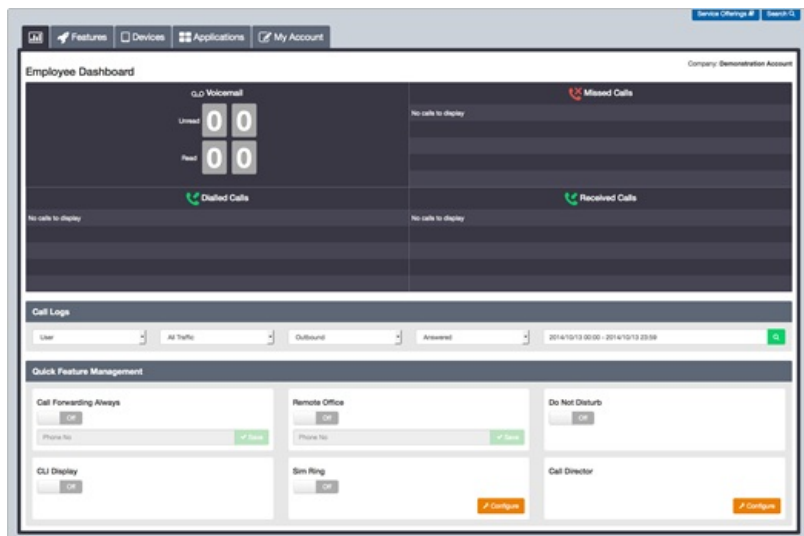

Logging into the Portal

NOTE: This functionality is considered to be for advanced users, only access the online portal if you're comfortable with doing so. It is not required in order to use the core features of your digital phone line.

The login to the portal can be found here - <https://portal.yourwhc.co.uk/businessportal/login.jsp> (<https://portal.yourwhc.co.uk/businessportal/login.jsp>)

After your initial signup to the service you should have received an email containing the following::

- Username
- Domain this will be in the form company.uc.ic.uk not your regular email domain
- Password

Use this information to login to the portal

When you log in for the first time, you will be greeted with your Dashboard screen: