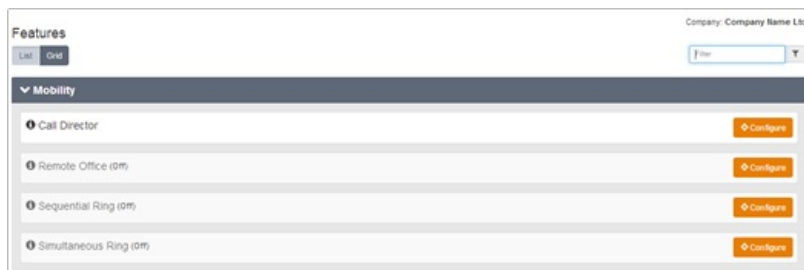

- Username
- Domain
- Password

Use this information to login to the portal

When you log in for the first time, you will be greeted with your Dashboard screen:

Navigating The Portal

Views & Filters

You can choose to display their features via two options, either List or Grid as displayed below:

Wherever there is an Information Icon, you will be able to place your mouse cursor over it to get more information, for example:

You can use filters to find Features quickly, simply start typing the Feature Name in the filter box:

Tabs

The Business Portal uses tabs to navigate to the different sections of the portal and by default the landing page is the dashboard.

Features Tab

Devices Tab

Applications Tab

My Account Tab

My Account

Features Devices Applications My Account