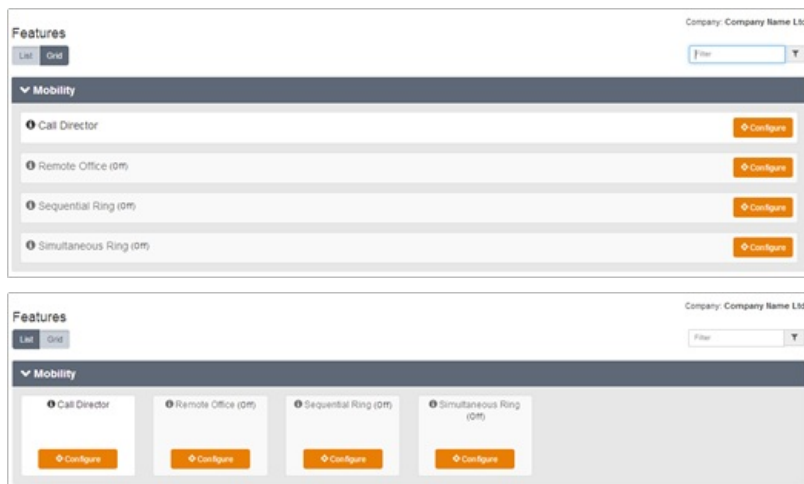

Navigating The Portal

Views & Filters

You can choose to display their features via two options, either List or Grid as displayed below:

Wherever there is an Information Icon, you will be able to place your mouse cursor over it to get more information, for example:

You can use filters to find Features quickly, simply start typing the Feature Name in the filter box:

Tabs

The Business Portal uses tabs to navigate to the different sections of the portal and by default the landing page is the dashboard.