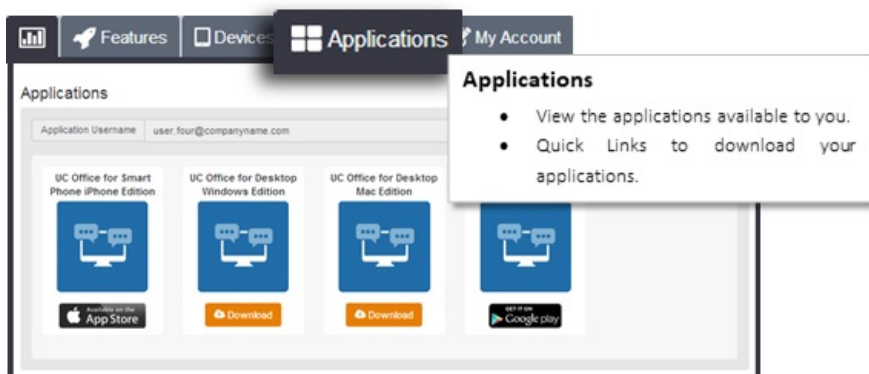

Wherever there is an Information Icon, you will be able to place your mouse cursor over it to get more information, for example:

You can use filters to find Features quickly, simply start typing the Feature Name in the filter box:

Tabs

The Business Portal uses tabs to navigate to the different sections of the portal and by default the landing page is the dashboard.

Features Tab

Devices Tab

Applications Tab

My Account Tab

My Account

Features Devices Applications My Account