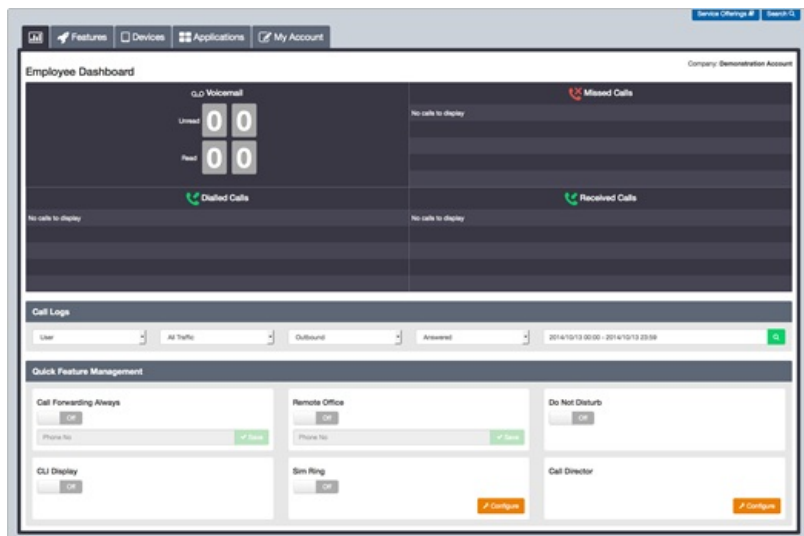

Logging into the Portal

NOTE: This functionality is considered to be for advanced users, only access the online portal if you're comfortable with doing so. It is not required in order to use the core features of your digital phone line.

Navigating The Portal

Views & Filters

You can choose to display their features via two options, either List or Grid as displayed below:

Wherever there is an Information Icon, you will be able to place your mouse cursor over it to get more information, for example:

You can use filters to find Features quickly, simply start typing the Feature Name in the filter box:

Tabs

The Business Portal uses tabs to navigate to the different sections of the portal and by default the landing page is the dashboard.