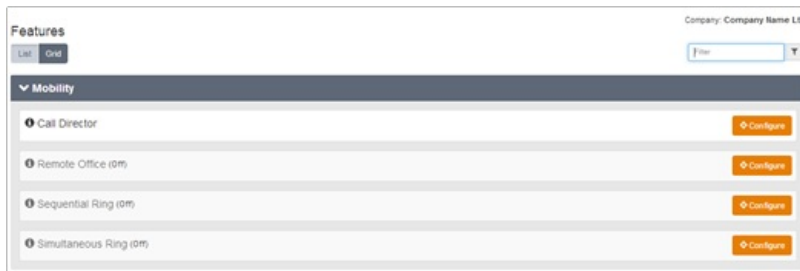

## Navigating The Portal

### Views & Filters

You can choose to display their features via two options, either List or Grid as displayed below:

Wherever there is an Information Icon, you will be able to place your mouse cursor over it to get more information, for example: