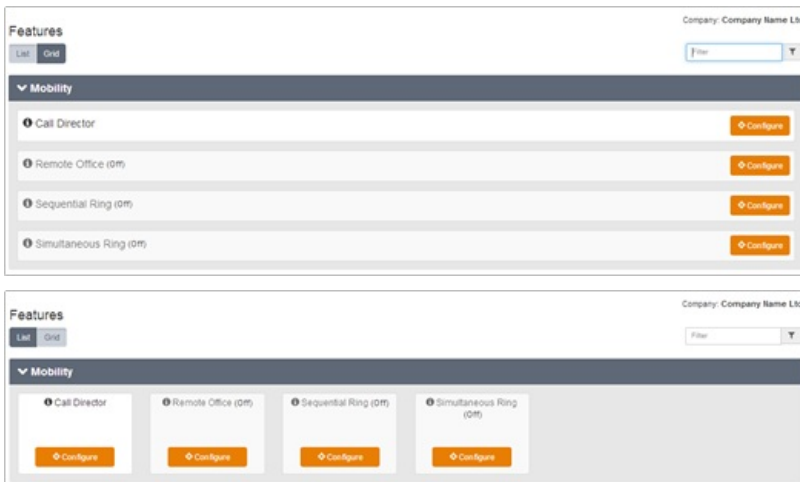

## Navigating The Portal

### Views & Filters

You can choose to display their features via two options, either List or Grid as displayed below:

Wherever there is an Information Icon, you will be able to place your mouse cursor over it to get more information, for example: