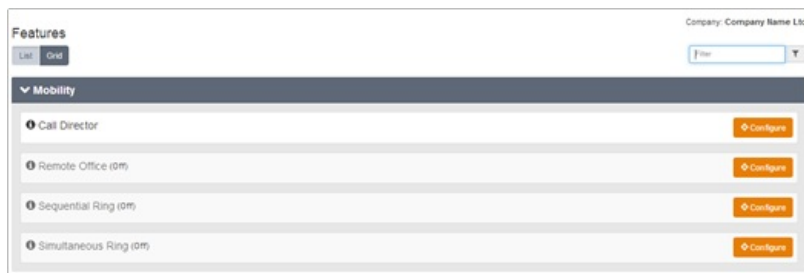

## Navigating The Portal

### Views & Filters

You can choose to display their features via two options, either List or Grid as displayed below:

Wherever there is an Information Icon, you will be able to place your mouse cursor over it to get more information, for example: