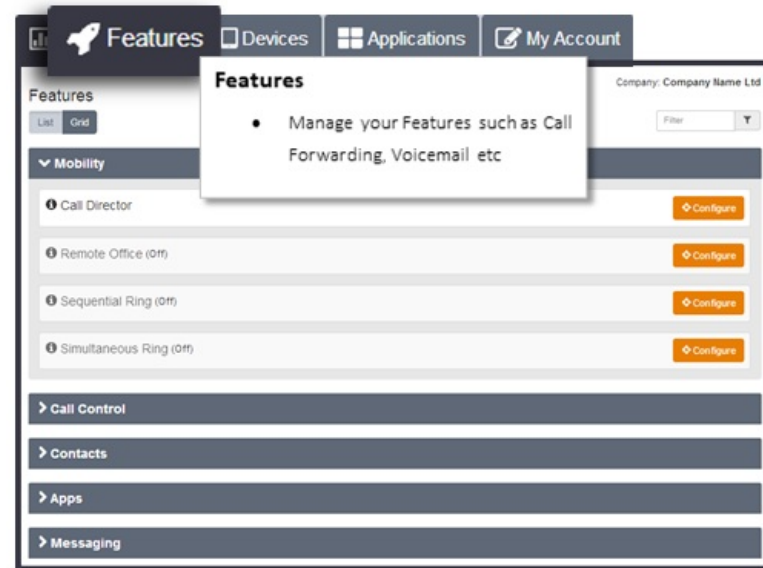

Devices Tab

Applications Tab