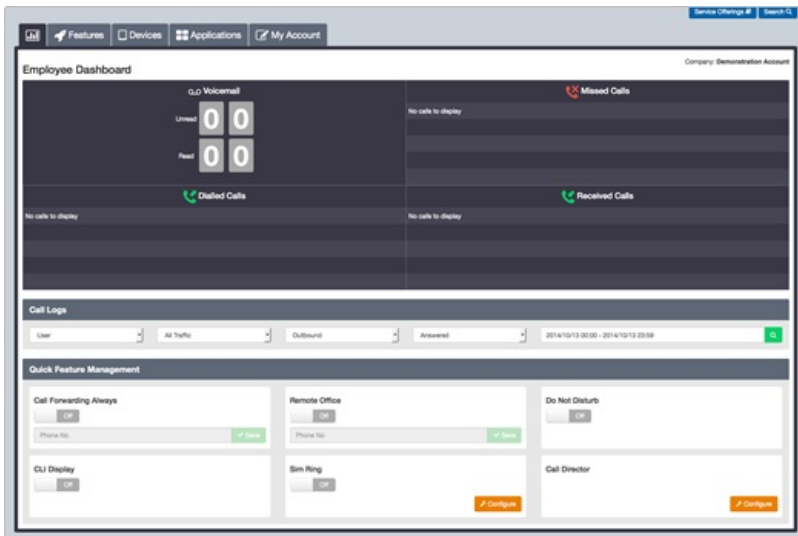

Logging into the Portal

NOTE: This functionality is considered to be for advanced users, only access the online portal if you're comfortable with doing so. It is not required in order to use the core features of your digital phone line.

Navigating The Portal

Views & Filters

You can choose to display their features via two options, either List or Grid as displayed below:

Wherever there is an Information Icon, you will be able to place your mouse cursor over it to get more information, for example:

You can use filters to find Features quickly, simply start typing the Feature Name in the filter box:

Tabs

The Business Portal uses tabs to navigate to the different sections of the portal and by default the landing page is the dashboard.