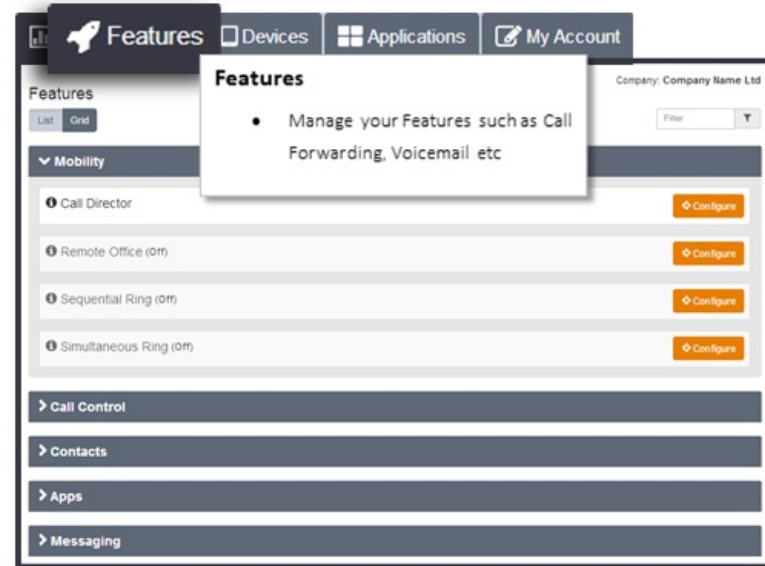

Navigating The Portal

Views & Filters

You can choose to display their features via two options, either List or Grid as displayed below:

Wherever there is an Information Icon, you will be able to place your mouse cursor over it to get more information, for example:

You can use filters to find Features quickly, simply start typing the Feature Name in the filter box:

Tabs

The Business Portal uses tabs to navigate to the different sections of the portal and by default the landing page is the dashboard.

Features Tab

Devices Tab

Applications Tab

My Account Tab

My Account

Features Devices Applications My Account

My Account

- Employee details.
- Reset passwords.