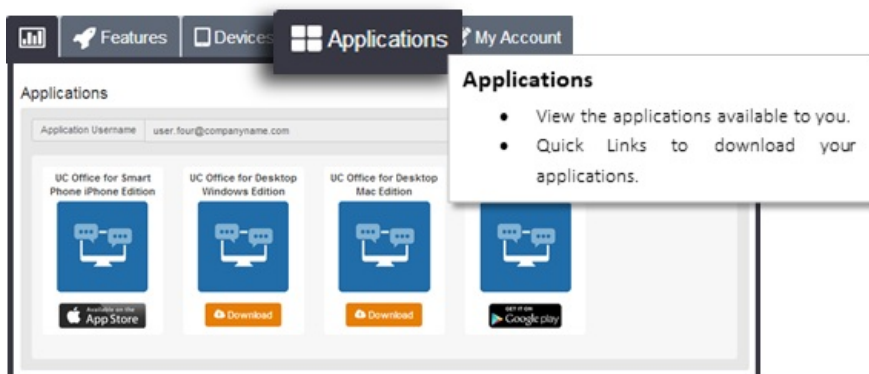

My Account Tab