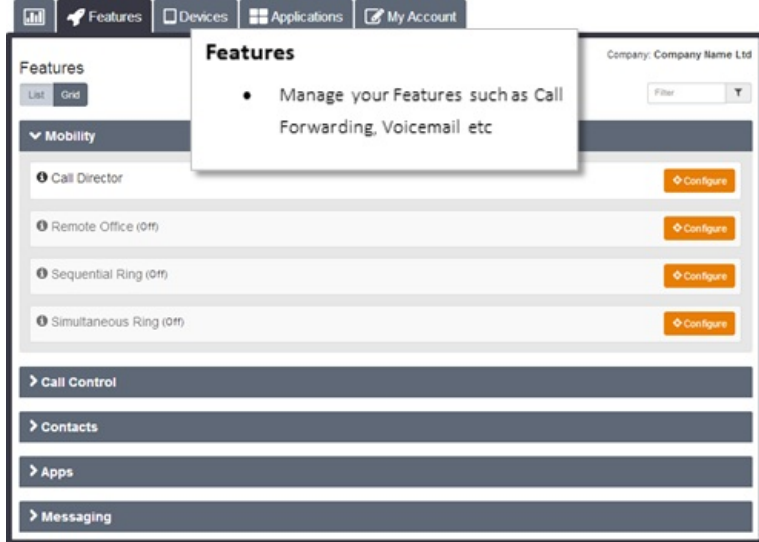

Navigating The Portal

Views & Filters

You can choose to display their features via two options, either List or Grid as displayed below:

Wherever there is an Information Icon, you will be able to place your mouse cursor over it to get more information, for example:

You can use filters to find Features quickly, simply start typing the Feature Name in the filter box:

Tabs

The Business Portal uses tabs to navigate to the different sections of the portal and by default the landing page is the dashboard.

Features Tab

Devices Tab

Applications Tab

My Account Tab

My Account

Features Devices Applications My Account

My Account

- Employee details.
- Reset passwords.