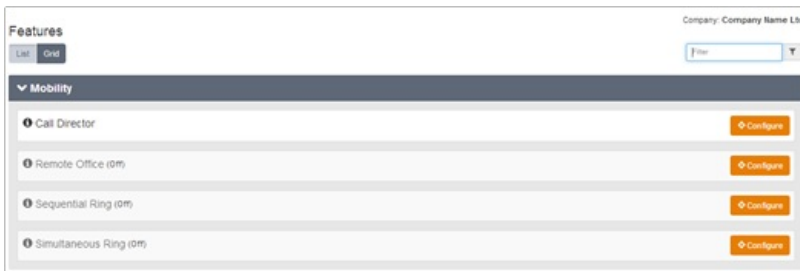

Navigating The Portal

Views & Filters

You can choose to display their features via two options, either List or Grid as displayed below:

Wherever there is an Information Icon, you will be able to place your mouse cursor over it to get more information, for example:

You can use filters to find Features quickly, simply start typing the Feature Name in the filter box:

Tabs

The Business Portal uses tabs to navigate to the different sections of the portal and by default the landing page is the dashboard.