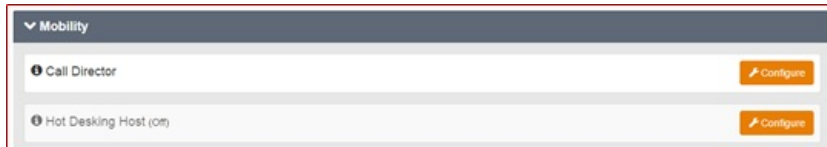

Hot Desking Host

Description

Hot Desking Host, included in the Fixed or Mobile User license, allows a phone device to become a Host to another user's phone number. Another User, with the Guest feature, can then log onto this existing phone with their own credentials and receive all their calls to this device. They can also make calls from this device which will present their own number, from their pre-existing WHC account, to other users.

Function

This feature can be enabled on an existing Fixed or Mobile User license and will then allow users with the Hot Desking guest feature to log onto. A user without the Guest feature cannot log onto a Host license/device and likewise a user with the Guest license cannot log onto a license phone that does not have the Host feature in and enabled. The Hot Desking Host feature is 'off' by default and can be unassigned, using feature assignment on the BP, in order to prevent incorrect or accidental use.

A User can be both a Hot Desking Host and a Hot Desking Guest providing they have the correct license pack.

Configuration/Operation

Hot Desking Host is configurable at a User level through the User's Feature Settings page in the Business Portal.

In the Business Portal, navigate to:

- Employees > Features > Hot Desking Host

- Select the 'Turn on Hot Desking Host' check box to enable the feature.
- In the 'Association Limit' field specify the maximum time in hours that any Guest User can be associated to the Host User Device account. Once this expires it will automatically dissociate a guest from a host. The minimum in hours is 0, maximum is 999, and default is 24.
- Set the Access Level to either Company, allowing any User from the Company to associate with the phone, or Site if only limited to Users from the Site.