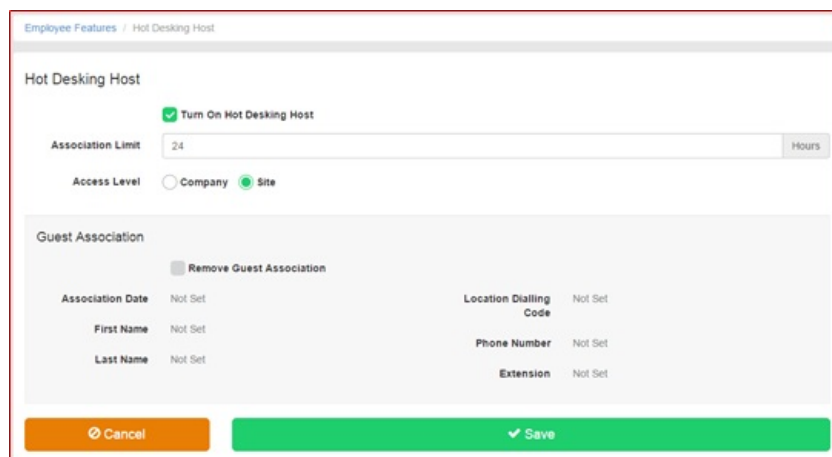

A User can be both a Hot Desking Host and a Hot Desking Guest providing they have the correct license pack.

Configuration/Operation

Hot Desking Host is configurable at a User level through the User's Feature Settings page in the Business Portal.

In the Business Portal, navigate to:

- Employees > Features > Hot Desking Host

- Select the 'Turn on Hot Desking Host' check box to enable the feature.
- In the 'Association Limit' field specify the maximum time in hours that any Guest User can be associated to the Host User Device account. Once this expires it will automatically dissociate a guest from a host. The minimum in hours is 0, maximum is 999, and default is 24.
- Set the Access Level to either Company, allowing any User from the Company to associate with the phone, or Site if only limited to Users from the Site.