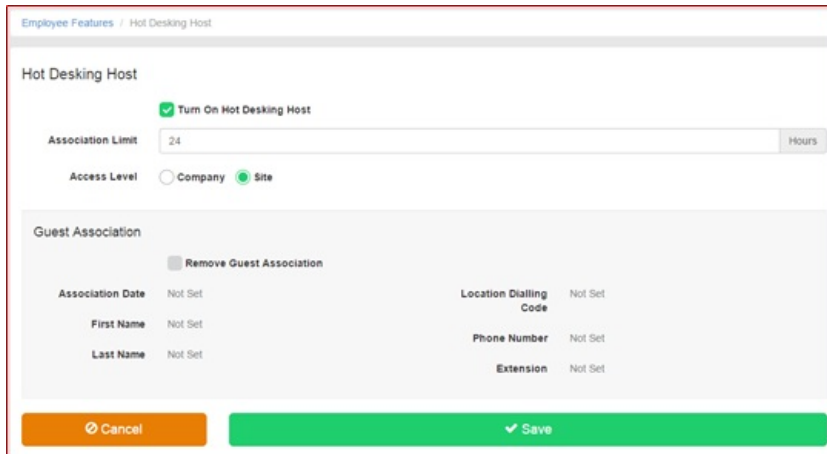

A User can be both a Hot Desking Host and a Hot Desking Guest providing they have the correct license pack.

Configuration/Operation

Hot Desking Host is configurable at a User level through the User's Feature Settings page in the Business Portal.

In the Business Portal, navigate to:

- Employees > Features > Hot Desking Host

- Select the 'Turn on Hot Desking Host' check box to enable the feature.
- In the 'Association Limit' field specify the maximum time in hours that any Guest User can be associated to the Host User Device account. Once this expires it will automatically dissociate a guest from a host. The minimum in hours is 0, maximum is 999, and default is 24.
- Set the Access Level to either Company, allowing any User from the Company to associate with the phone, or Site if only limited to Users from the Site.